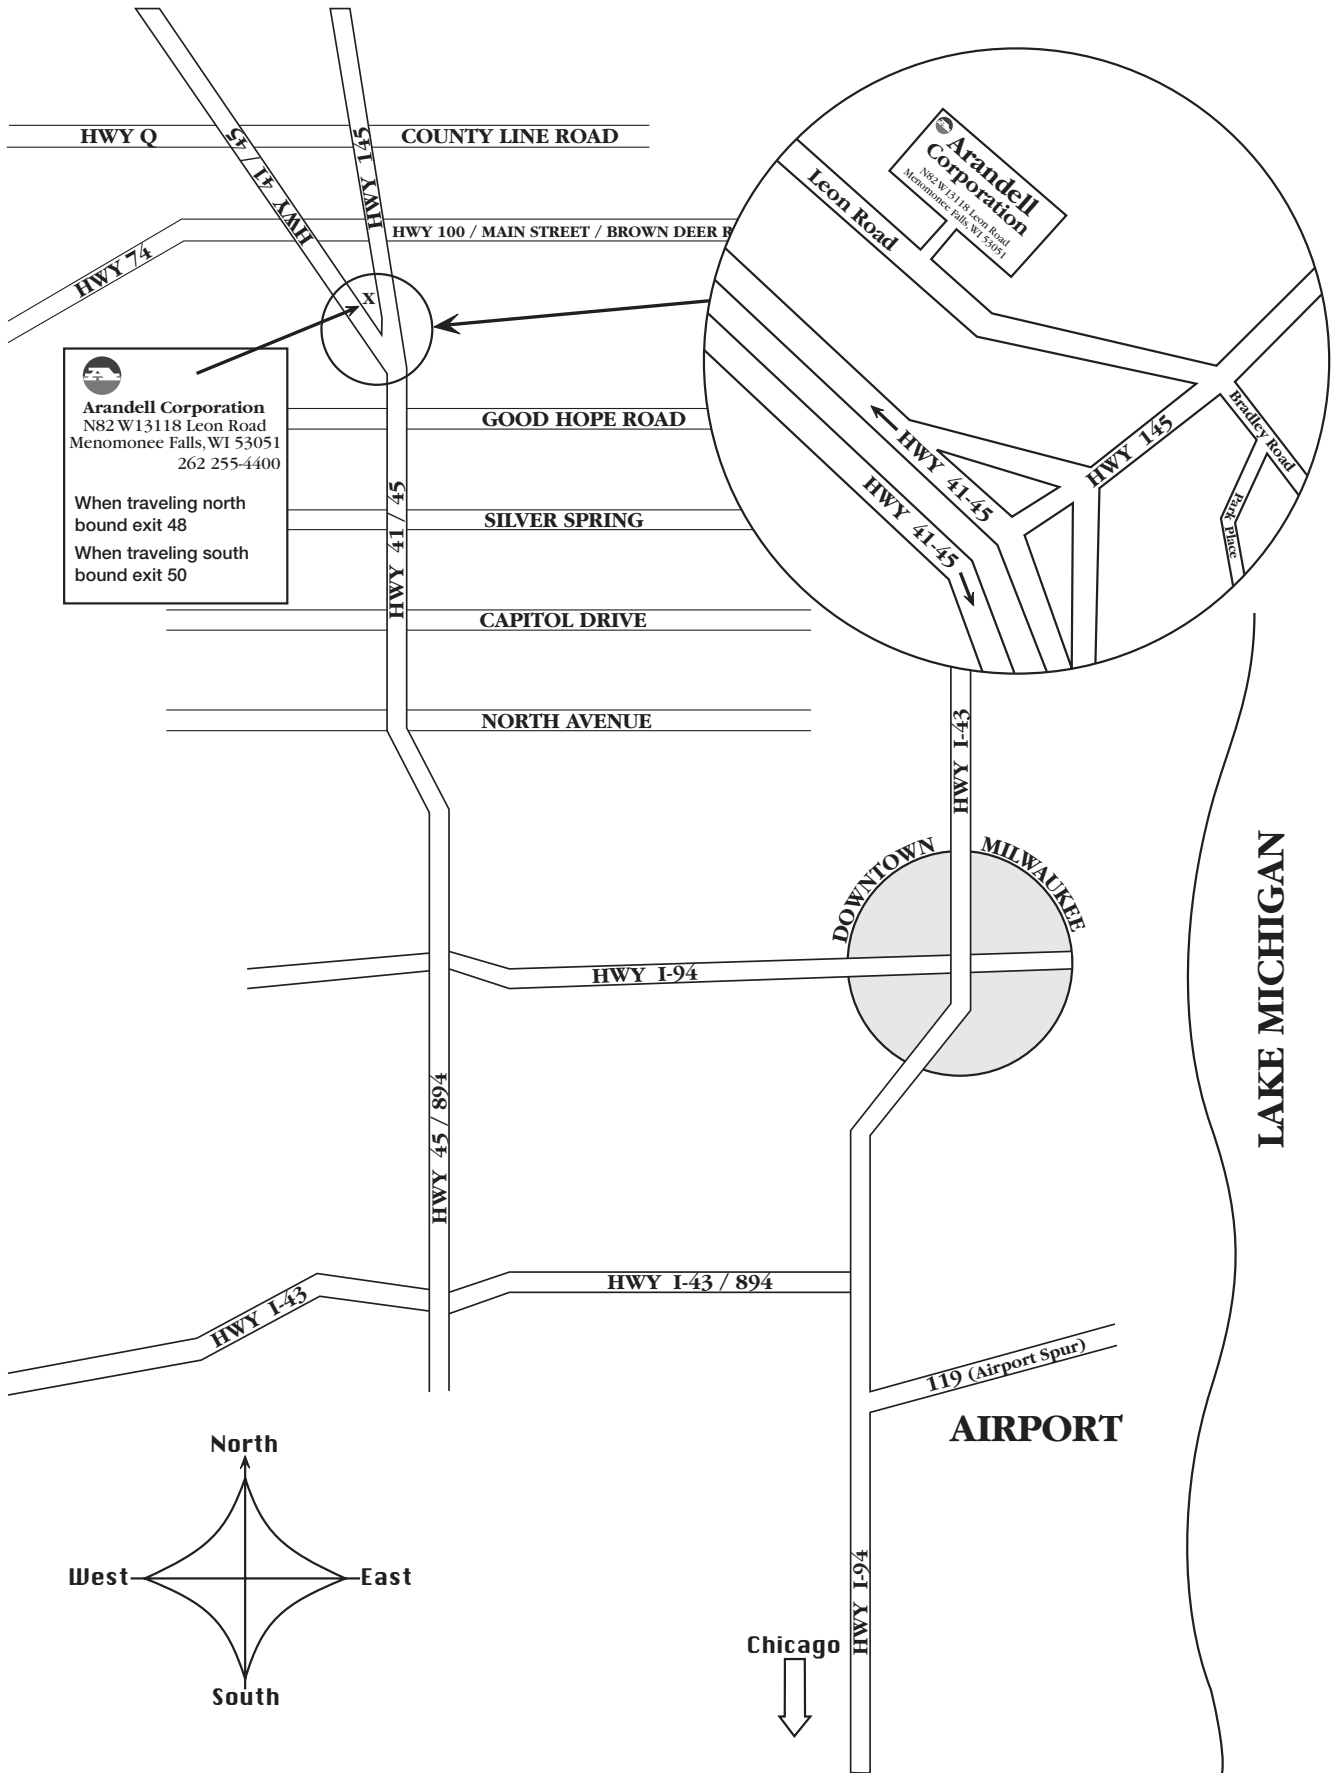

Arandell Corporation
N82 W13118 Leon Road
Menomonee Falls, WI 53051
262 255-4400
When traveling north
bound exit 48
When traveling south
bound exit 50